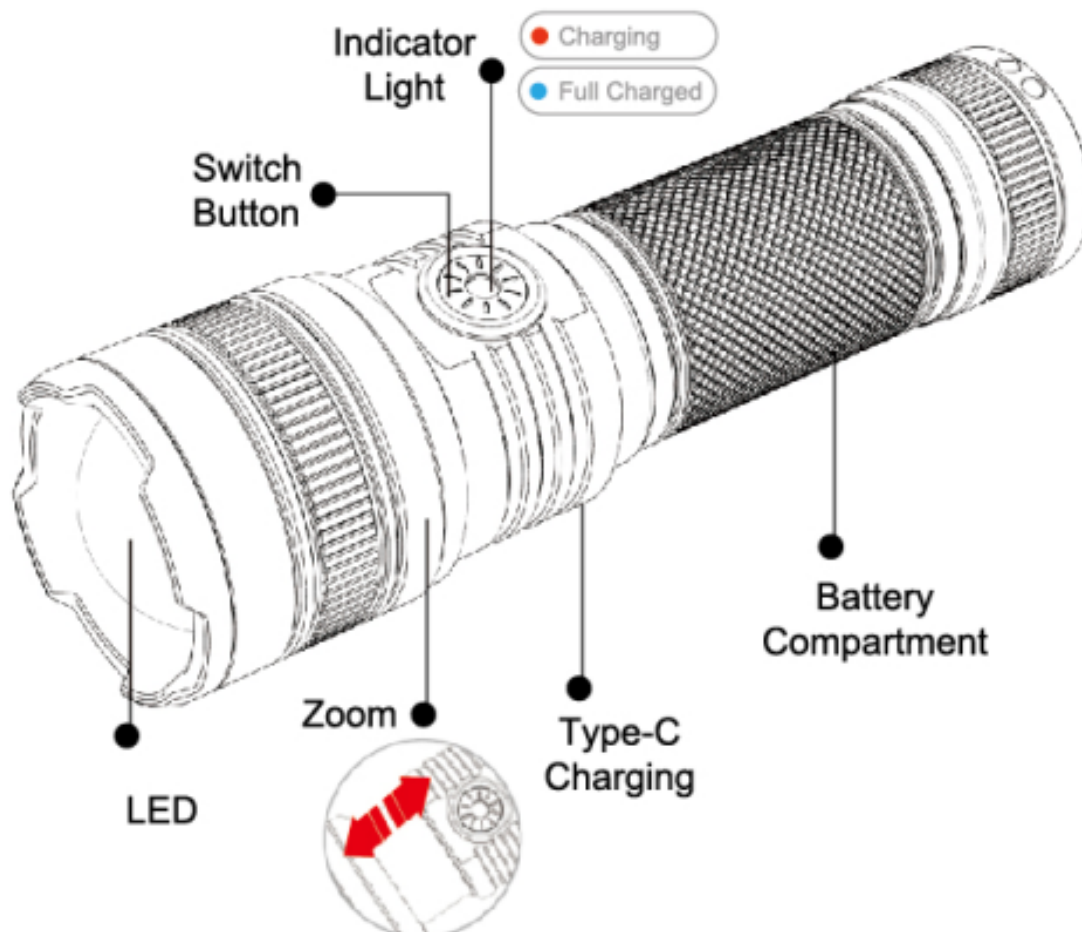

L16 SERIES MANUAL

ZOOMABLE FLASHLIGHT

Dear customer, thank you very much for purchasing our product!
Please read and understand the manual correctly before using this product.

WARNING:

1. Do not shine directly in the eyes, the powerful LED light will damage the eyes immediately.
2. If the battery is not used for a long time, please charge and discharge it every 3 months to keep the battery in good condition.
3. It is normal to use the lights for a long time to heat up.
4. When the indicator light shows low power, please charge the battery as soon as possible.
5. Please keep the battery away from water, moisture and drop etc.
6. To avoid damage to the surface of the flashlight, please do not expose the flashlight to sunlight, water, chemicals, corrosive gases or any other oxidizing environment frequently.
7. Before use, please tear off the transparent film on the battery surface before use.

1.1 Product Analysis

INSTRUCTIONS FOR USE:

1. Normal mode: L16-T turn on the low light mode by pressing the switch button, continue to press the switch button to adjust the light mode (low-medium-strong-strobe-SOS), and turn off the light mode after pressing and holding any modes for 2 seconds; L16-X/L16-N turns on the strong light mode by pressing the switch, presses the switch continuously to adjust the light mode (strong-medium-low-strobe-SOS), and turns off the light mode after pressing and holding any modes for 2 seconds; when in use, press the switch button the indicator light is blue;
2. Focusing mode: Focusing and flooding functions of the flashlight can be performed by adjusting the zooming head. (As Figure 1.1)
3. When charging, the charging indicator lights up red; when fully charged, the charging indicator lights up blue.